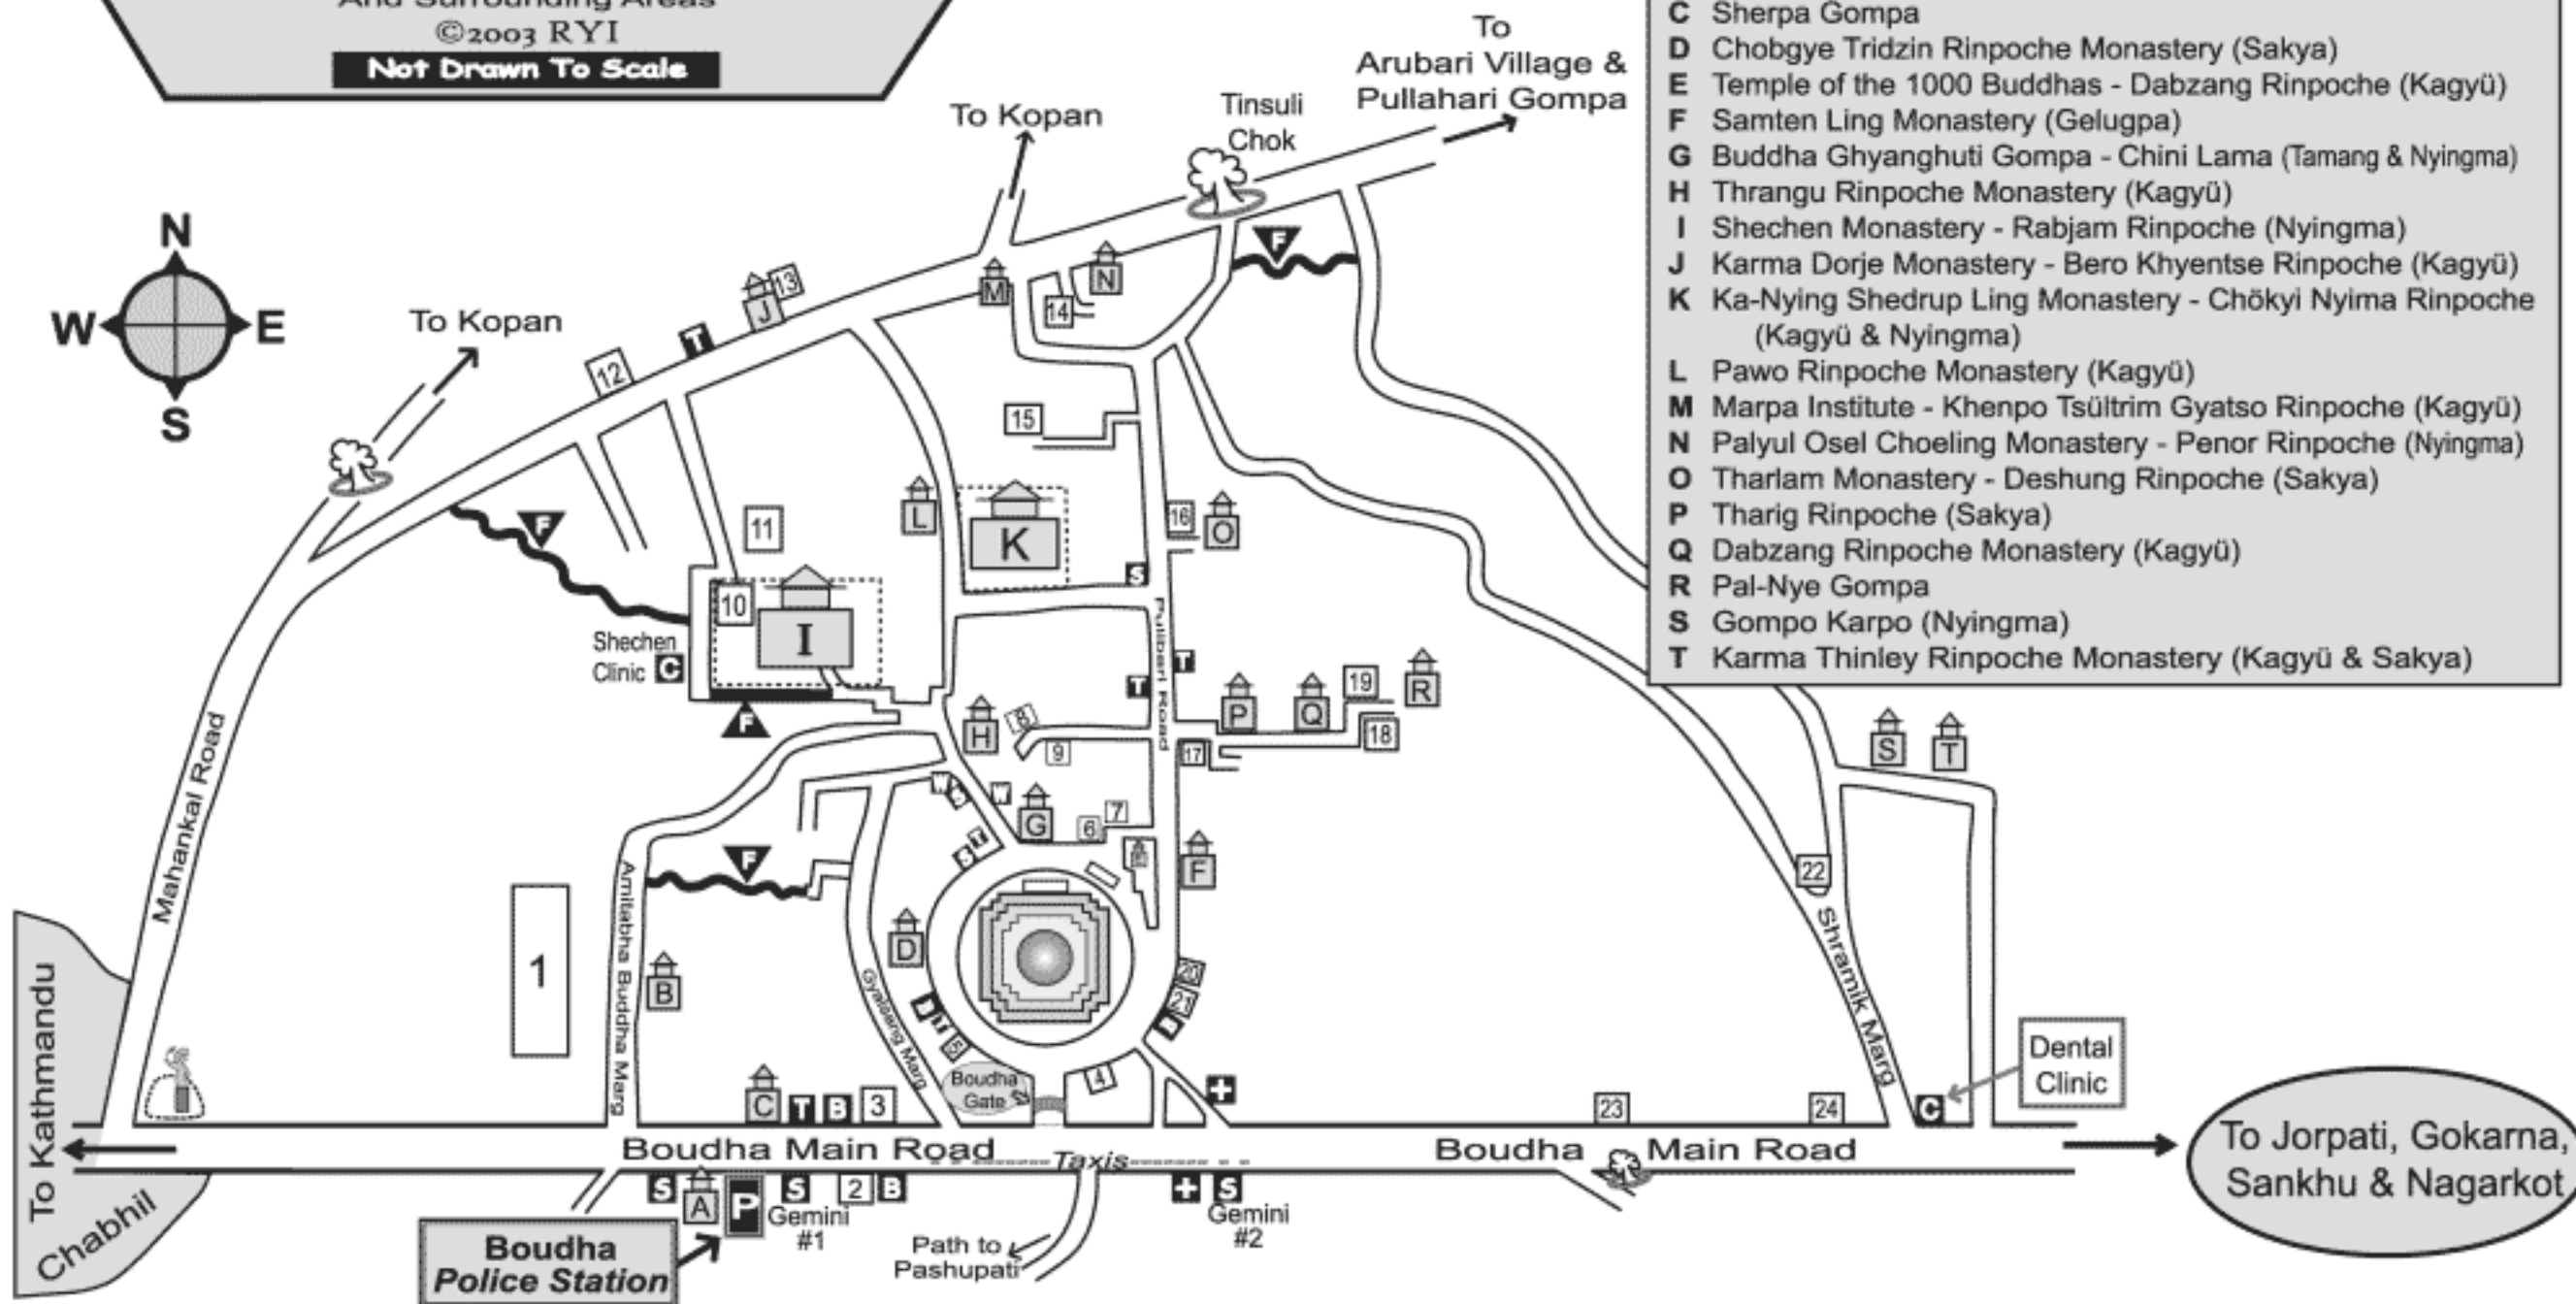

# Rangjung Yeshe Shedra

## Map of Boudhanath

And Surrounding Areas

©2003 RYI

Not Drawn To Scale

### Map Symbols

- Monastery
- Book Shop
- Clinic
- Footpath
- Public Wash'g.
- Phone, Fax, Internet
- Supermarket
- Pharmacy
- 'Piple Tree', 'Chok', a.k.a Intersection

### Hotels, Guest Houses, Restaurants & Cafes

- |                        |   |                        |                         |
|------------------------|---|------------------------|-------------------------|
| 1. Hyatt Hotel         | 8. Happy Valley G.H.                      | 14. Hotel Tashi Lhatse | 21. Three Sisters Rest. |
| 2. Tibet Hotel & Rest. | 9. Regency Rest.                          | 15. Hotel Norbu Sangpo | 22. Potala Rest.        |
| 3. Bir Rest. & Hotel   | 10. Rabsel G.H. & Cafe                    | 16. Kailash G.H.       | 23. Snow Lion G.H.      |
| 4. Heavenly View Rest. | 11. Dragon G.H. & Rest.                   | 17. Double Dorje Rest  | 24. Stupa Hotel         |
| 5. Hotel Padma & Rest. | 12. Lothun G.H.                           | 18. Pema Lhamo G.H.    |                         |
| 6. Stupa View Rest.    | 13. Bero Khyentse Rinpoche Monastery G.H. | 19. Lotus G.H.         |                         |
| 7. SV Terrace & Bar    |   | 20. Himalayan Rest.    |                         |